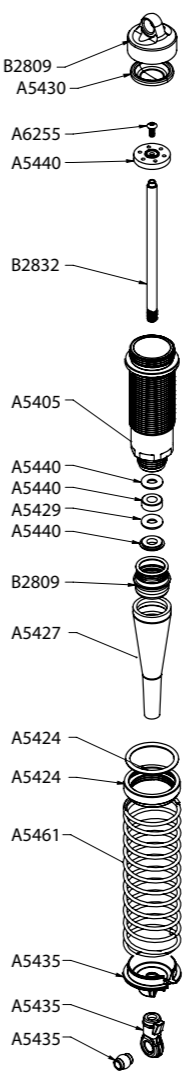

**Front Differential**

**Front Shock**

**Center Differential**

**Rear Shock**

**Rear Differential**

LOSA5427 15mm Shock Boot Set (8T 2.0 Rear Only).....	\$7.99
LOSA5429 Shock O-ring Set .....	\$3.99
LOSA5430 15mm Shock Bladders - (4) .....	\$4.99
LOSA5435 15mm Shock Ends, Cups & Bushings (2) .....	\$8.99
LOSA5438 Shock Standoffs.....	\$11.99
LOSA5440 15mm Shock Piston & Guide Set - (2).....	\$8.99
LOSA5459 15mm Springs 3.1 x 3.4" Rate Black.....	\$9.99
LOSA5461 15mm Springs 3.1 x 4.0" Rate Gray.....	\$9.99
LOSA6044 HD Rod Ends & Balls.....	\$6.99
LOSA6046 4mm Rod End Set.....	\$3.99
LOSA6047 5mm Rod End Set.....	\$3.99
LOSA6048 Suspension Balls 8.8mm Flanged.....	\$8.99
LOSA6049 Suspension Balls 8.8mm.....	\$6.99
LOSA6050 Steering Ball Set 6.8mm.....	\$5.99
LOSA6057 Inserts, Camber Stand Offs (2.0).....	\$7.99
LOSA6109 5mm E-Clips.....	\$1.99
LOSA6204 4-40 x 1/2" Caphead Screws (10).....	\$1.99
LOSA6206 4-40 x 3/8" Caphead Screws (10).....	\$1.99

LOSA6275 5-40 x 5/8" Flat Head Screws (10).....	\$3.99
LOSA6277 5-40 x 3/8" Button Head Screws (8).....	\$4.49
LOSA6278 5-40 x 1/2" Button Head Screws (8).....	\$4.49
LOSA6279 5-40 x 3/4" Button Head Screws (8).....	\$4.49
LOSA6280 5-40 x 1" Button Head Screws (4).....	\$2.99
LOSA6282 5-40 x 7/8" Button Head Screws (8).....	\$4.49
LOSA6295 10-32 x 3/8" Oval Point Setscrews (4).....	\$3.49
LOSA6296 8-32 x 1/8" Flat Point Setscrews (8).....	\$3.49
LOSA6297 5-40 x 1/8" Flat Point Setscrews (8).....	\$2.99
LOSA6298 8-32 x 1/8" Cup Point Setscrews (8).....	\$2.99
LOSA6299 5-40 x 1/8" Cup Point Setscrews (8).....	\$2.99
LOSA6302 5-40 Lock Nuts - Steel.....	\$1.99
LOSA6306 4-40 Aluminum Mini Nuts (10).....	\$4.99
LOSA6311 8-32 Steel Lock Nuts (10).....	\$2.49
LOSA6350 #4 and 1/8" Hardened Washers.....	\$2.99
LOSA6351 #8 Countersink Washers (8).....	\$4.99
LOSA6356 Shim Set, Metric 5mm/6mm.....	\$5.99