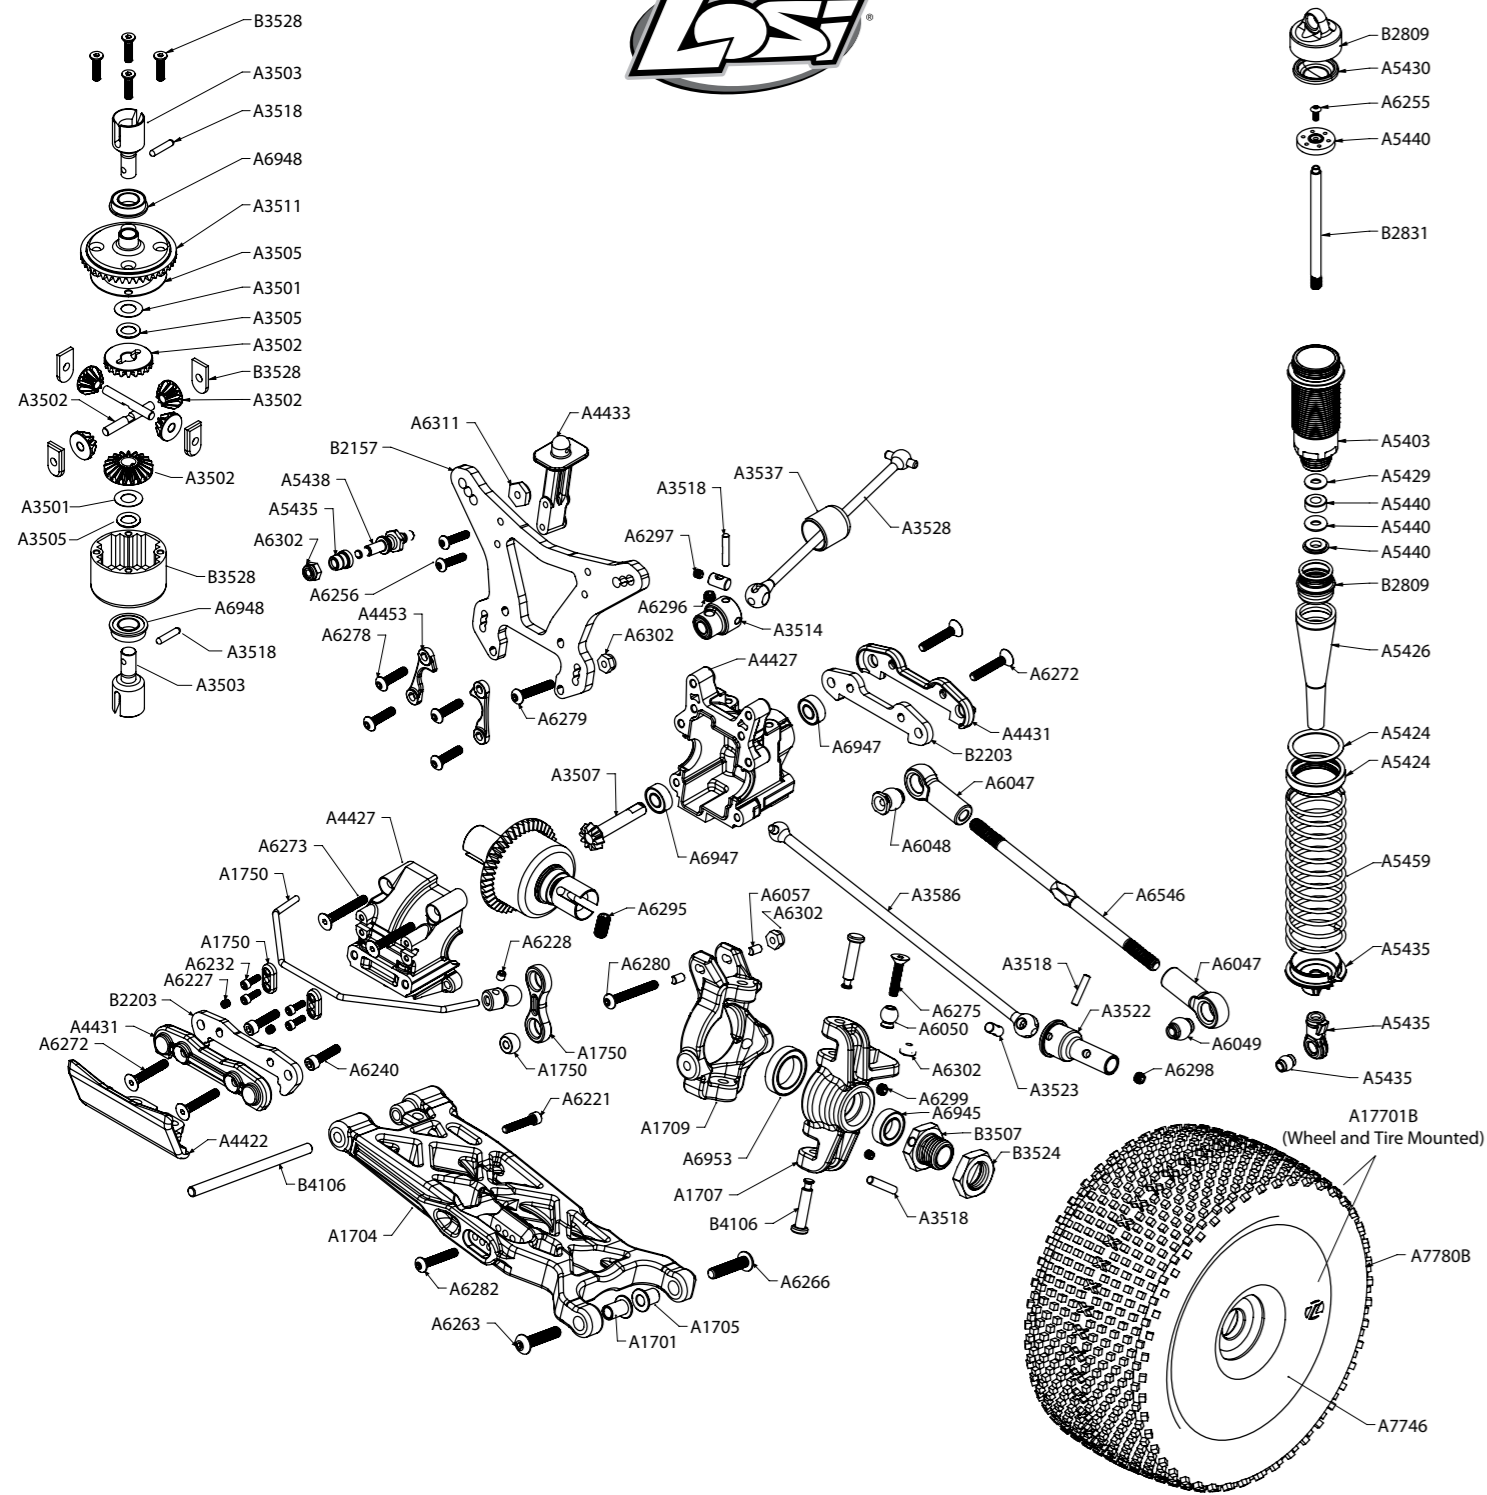

**Front Differential**

**Front Shock**

**Center Differential**

**Rear Shock**

**Rear Differential**

LOSA5427 15mm Shock Boot Set (8T 2.0 Rear Only).....	\$7.99
LOSA5429 Shock O-ring Set .....	\$3.99
LOSA5430 15mm Shock Bladders - (4) .....	\$4.99
LOSA5435 15mm Shock Ends, Cups & Bushings (2) .....	\$8.99
LOSA5438 Shock Standoffs.....	\$11.99
LOSA5440 15mm Shock Piston & Guide Set - (2).....	\$8.99
LOSA5459 15mm Springs 3.1 x 3.4" Rate Black.....	\$9.99
LOSA5461 15mm Springs 3.1 x 4.0" Rate Gray.....	\$9.99
LOSA6044 HD Rod Ends & Balls.....	\$6.99
LOSA6046 4mm Rod End Set.....	\$3.99
LOSA6047 5mm Rod End Set.....	\$3.99
LOSA6048 Suspension Balls 8.8mm Flanged.....	\$8.99
LOSA6049 Suspension Balls 8.8mm.....	\$6.99
LOSA6050 Steering Ball Set 6.8mm.....	\$5.99
LOSA6057 Inserts, Camber Stand Offs (2.0).....	\$7.99
LOSA6109 5mm E-Clips.....	\$1.99
LOSA6204 4-40 x 1/2" Caphead Screws (10).....	\$1.99
LOSA6206 4-40 x 3/8" Caphead Screws (10).....	\$1.99