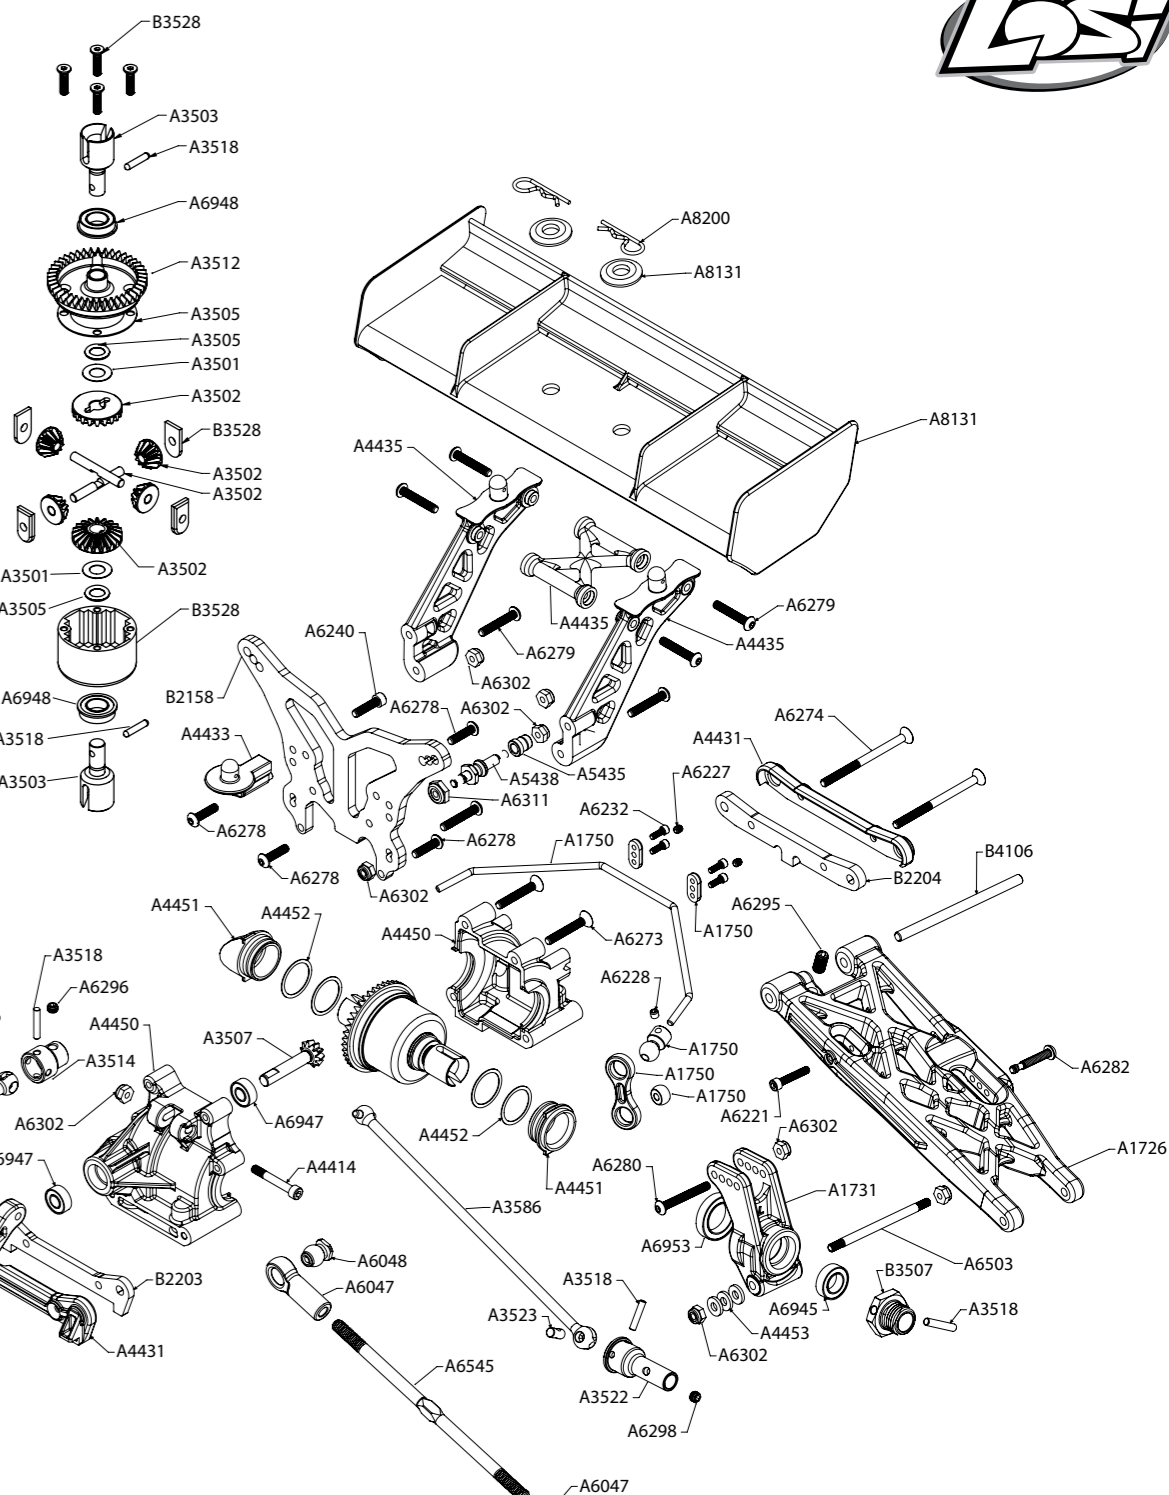

**Front Differential**

**Front Shock**

**Center Differential**

**Rear Shock**

**Rear Differential**

LOSA5427 15mm Shock Boot Set (8T 2.0 Rear Only).....	\$7.99
LOSA5429 Shock O-ring Set .....	\$3.99
LOSA5430 15mm Shock Bladders - (4) .....	\$4.99
LOSA5435 15mm Shock Ends, Cups & Bushings (2) .....	\$8.99
LOSA5438 Shock Standoffs.....	\$11.99
LOSA5440 15mm Shock Piston & Guide Set - (2).....	\$8.99
LOSA5459 15mm Springs 3.1 x 3.4" Rate Black.....	\$9.99
LOSA5461 15mm Springs 3.1 x 4.0" Rate Gray.....	\$9.99
LOSA6044 HD Rod Ends & Balls.....	\$6.99
LOSA6046 4mm Rod End Set.....	\$3.99
LOSA6047 5mm Rod End Set.....	\$3.99
LOSA6048 Suspension Balls 8.8mm Flanged.....	\$8.99
LOSA6049 Suspension Balls 8.8mm.....	\$6.99
LOSA6050 Steering Ball Set 6.8mm.....	\$5.99
LOSA6057 Inserts, Camber Stand Offs (2.0).....	\$7.99
LOSA6109 5mm E-Clips.....	\$1.99
LOSA6204 4-40 x 1/2" Caphead Screws (10).....	\$1.99
LOSA6206 4-40 x 3/8" Caphead Screws (10).....	\$1.99

LOSA6275 5-40 x 5/8" Flat Head Screws (10).....	\$3.99
LOSA6277 5-40 x 3/8" Button Head Screws (8).....	\$4.49
LOSA6278 5-40 x 1/2" Button Head Screws (8).....	\$4.49
LOSA6279 5-40 x 3/4" Button Head Screws (8).....	\$4.49
LOSA6280 5-40 x 1" Button Head Screws (4).....	\$2.99
LOSA6282 5-40 x 7/8" Button Head Screws (8).....	\$4.49
LOSA6295 10-32 x 3/8" Oval Point Setscrews (4).....	\$3.49
LOSA6296 8-32 x 1/8" Flat Point Setscrews (8).....	\$3.49
LOSA6297 5-40 x 1/8" Flat Point Setscrews (8).....	\$2.99
LOSA6298 8-32 x 1/8" Cup Point Setscrews (8).....	\$2.99
LOSA6299 5-40 x 1/8" Cup Point Setscrews (8).....	\$2.99
LOSA6302 5-40 Lock Nuts - Steel.....	\$1.99
LOSA6306 4-40 Aluminum Mini Nuts (10).....	\$4.99
LOSA6311 8-32 Steel Lock Nuts (10).....	\$2.49
LOSA6350 #4 and 1/8" Hardened Washers.....	\$2.99
LOSA6351 #8 Countersink Washers (8).....	\$4.99
LOSA6356 Shim Set, Metric 5mm/6mm.....	\$5.99