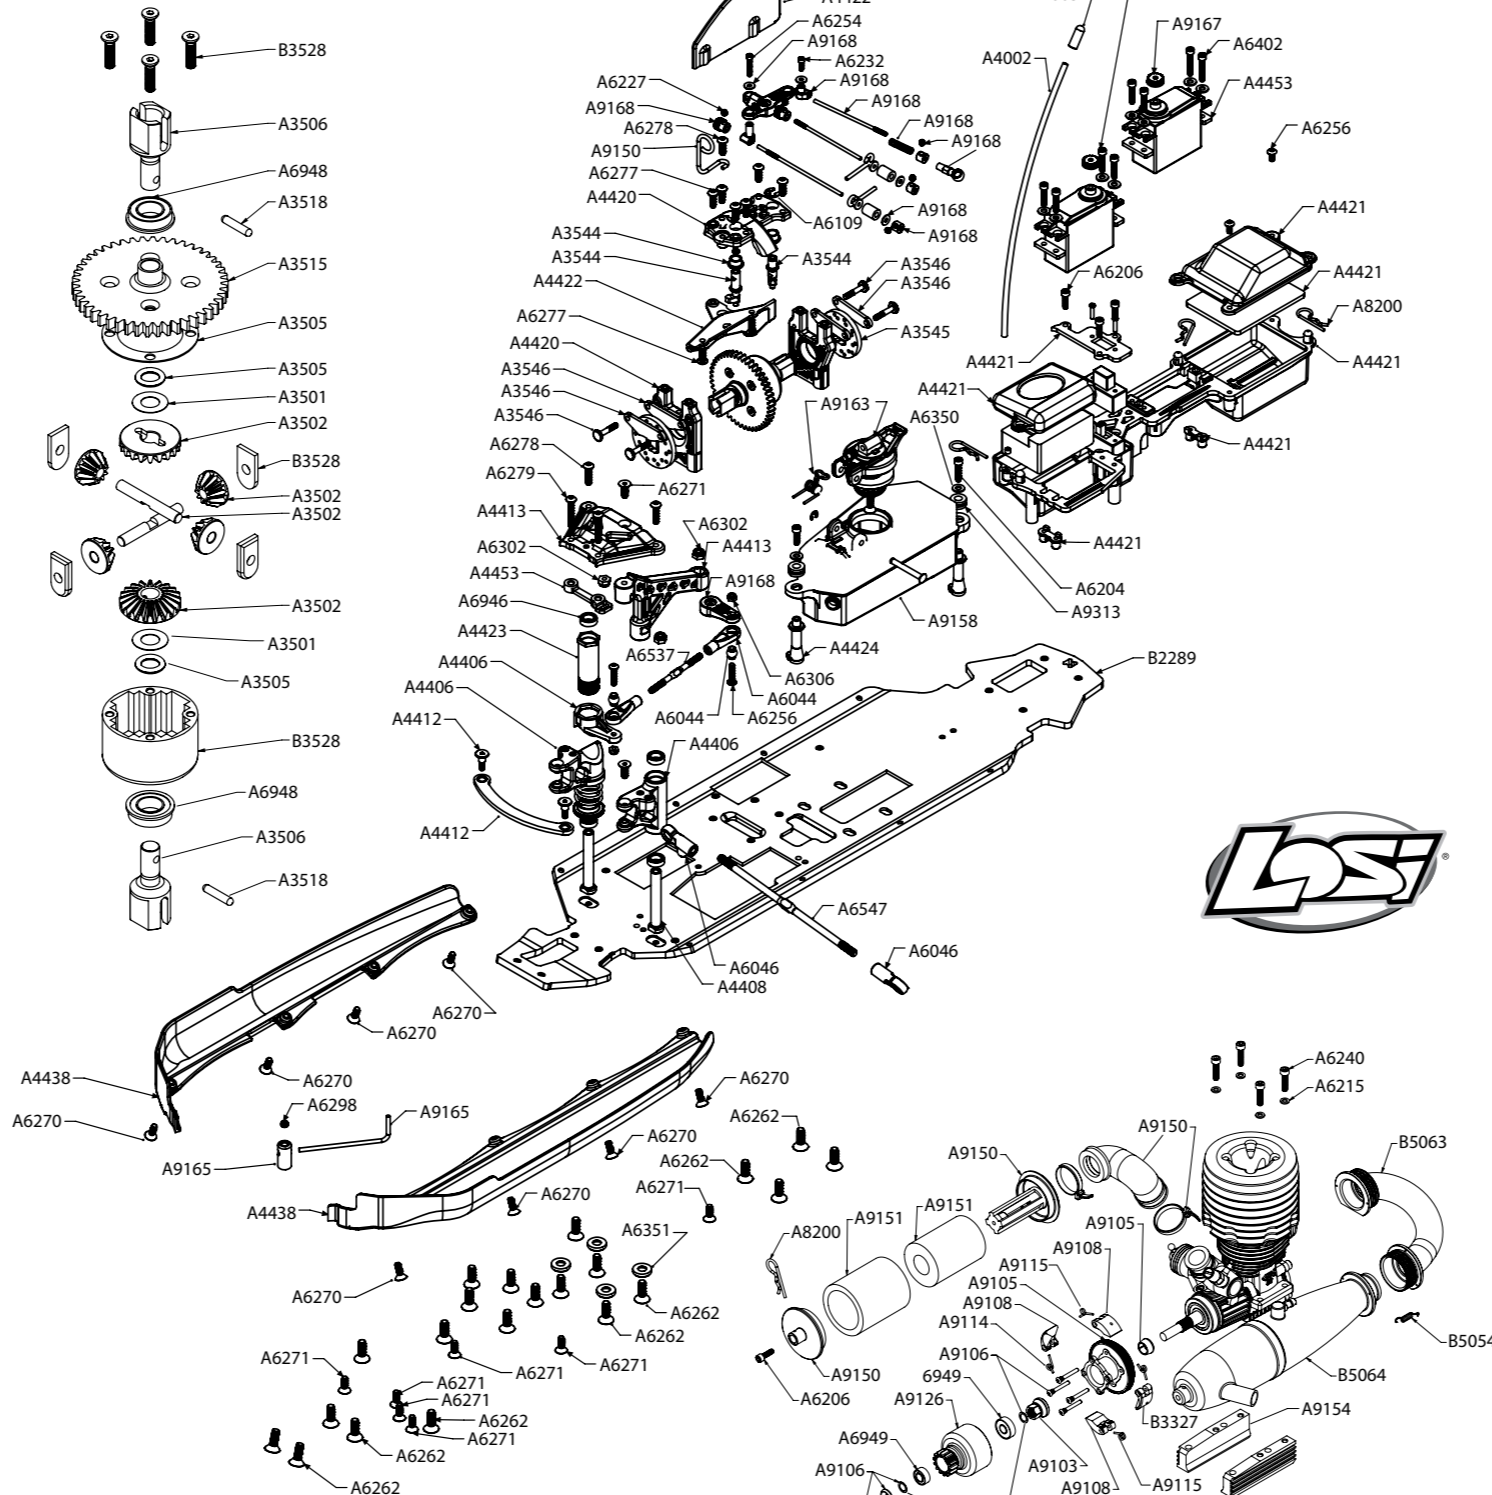

**Front Differential**

**Front Shock**

**Center Differential**

**Rear Shock**

**Rear Differential**

LOSA5427 15mm Shock Boot Set (8T 2.0 Rear Only).....	\$7.99
LOSA5429 Shock O-ring Set .....	\$3.99
LOSA5430 15mm Shock Bladders - (4) .....	\$4.99
LOSA5435 15mm Shock Ends, Cups & Bushings (2) .....	\$8.99
LOSA5438 Shock Standoffs.....	\$11.99
LOSA5440 15mm Shock Piston & Guide Set - (2).....	\$8.99
LOSA5459 15mm Springs 3.1 x 3.4" Rate Black.....	\$9.99
LOSA5461 15mm Springs 3.1 x 4.0" Rate Gray.....	\$9.99
LOSA6044 HD Rod Ends & Balls.....	\$6.99
LOSA6046 4mm Rod End Set.....	\$3.99
LOSA6047 5mm Rod End Set.....	\$3.99
LOSA6048 Suspension Balls 8.8mm Flanged.....	\$8.99
LOSA6049 Suspension Balls 8.8mm.....	\$6.99
LOSA6050 Steering Ball Set 6.8mm.....	\$5.99
LOSA6057 Inserts, Camber Stand Offs (2.0).....	\$7.99
LOSA6109 5mm E-Clips.....	\$1.99
LOSA6204 4-40 x 1/2" Caphead Screws (10).....	\$1.99
LOSA6206 4-40 x 3/8" Caphead Screws (10).....	\$1.99