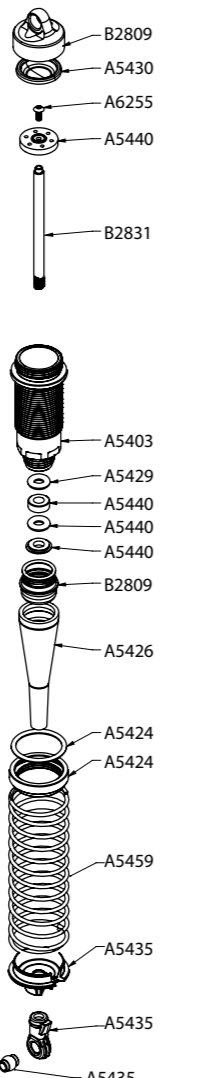

**Front Differential**

**Front Shock**

**Center Differential**

**Rear Shock**

**Rear Differential**

LOSA5427 15mm Shock Boot Set (8T 2.0 Rear Only).....	\$7.99
LOSA5429 Shock O-ring Set .....	\$3.99
LOSA5430 15mm Shock Bladders - (4) .....	\$4.99
LOSA5435 15mm Shock Ends, Cups & Bushings (2) .....	\$8.99
LOSA5438 Shock Standoffs.....	\$11.99
LOSA5440 15mm Shock Piston & Guide Set - (2).....	\$8.99
LOSA5459 15mm Springs 3.1 x 3.4" Rate Black.....	\$9.99
LOSA5461 15mm Springs 3.1 x 4.0" Rate Gray.....	\$9.99
LOSA6044 HD Rod Ends & Balls.....	\$6.99
LOSA6046 4mm Rod End Set.....	\$3.99
LOSA6047 5mm Rod End Set.....	\$3.99
LOSA6048 Suspension Balls 8.8mm Flanged.....	\$8.99
LOSA6049 Suspension Balls 8.8mm.....	\$6.99
LOSA6050 Steering Ball Set 6.8mm.....	\$5.99
LOSA6057 Inserts, Camber Stand Offs (2.0).....	\$7.99
LOSA6109 5mm E-Clips.....	\$1.99
LOSA6204 4-40 x 1/2" Caphead Screws (10).....	\$1.99
LOSA6206 4-40 x 3/8" Caphead Screws (10).....	\$1.99

LOSA6275 5-40 x 5/8" Flat Head Screws (10).....	\$3.99
LOSA6277 5-40 x 3/8" Button Head Screws (8).....	\$4.49
LOSA6278 5-40 x 1/2" Button Head Screws (8).....	\$4.49
LOSA6279 5-40 x 3/4" Button Head Screws (8).....	\$4.49
LOSA6280 5-40 x 1" Button Head Screws (4).....	\$2.99
LOSA6282 5-40 x 7/8" Button Head Screws (8).....	\$4.49
LOSA6295 10-32 x 3/8" Oval Point Setscrews (4).....	\$3.49
LOSA6296 8-32 x 1/8" Flat Point Setscrews (8).....	\$3.49
LOSA6297 5-40 x 1/8" Flat Point Setscrews (8).....	\$2.99
LOSA6298 8-32 x 1/8" Cup Point Setscrews (8).....	\$2.99
LOSA6299 5-40 x 1/8" Cup Point Setscrews (8).....	\$2.99
LOSA6302 5-40 Lock Nuts - Steel.....	\$1.99
LOSA6306 4-40 Aluminum Mini Nuts (10).....	\$4.99
LOSA6311 8-32 Steel Lock Nuts (10).....	\$2.49
LOSA6350 #4 and 1/8" Hardened Washers.....	\$2.99
LOSA6351 #8 Countersink Washers (8).....	\$4.99
LOSA6356 Shim Set, Metric 5mm/6mm.....	\$5.99