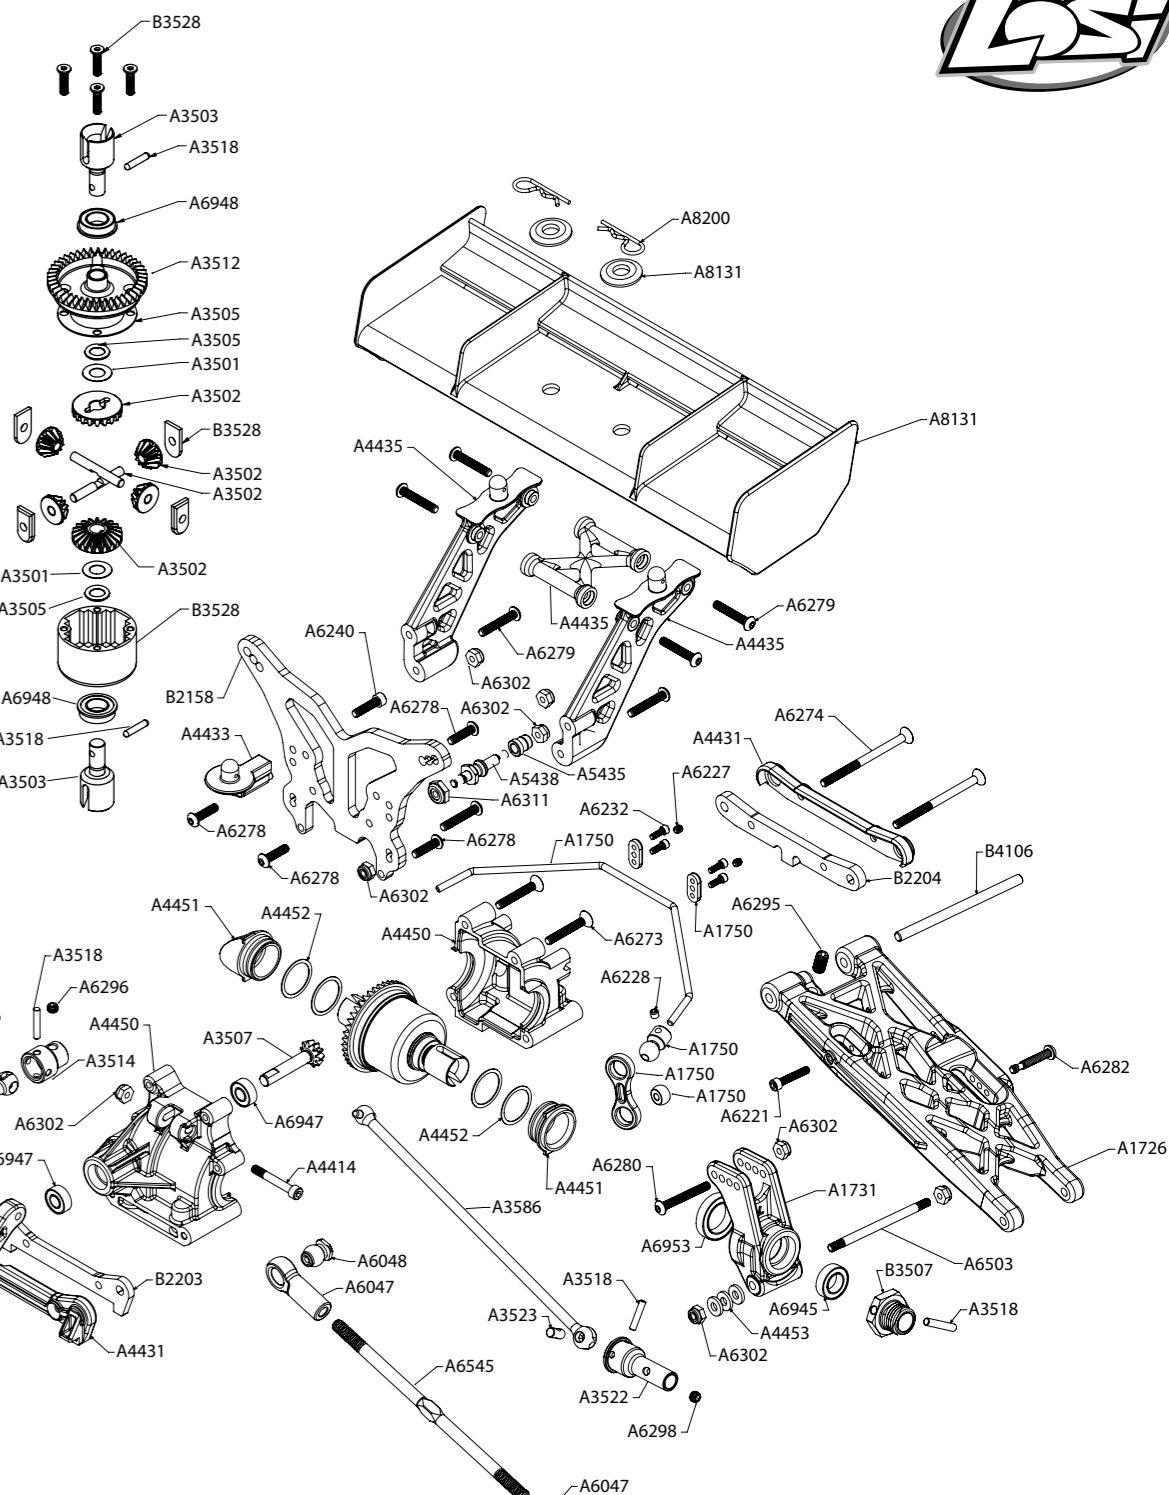

Front Differential

Front Shock

Center Differential

Rear Shock

Rear Differential

LOSA5427 15mm Shock Boot Set (8T 2.0 Rear Only).....	\$7.99
LOSA5429 Shock O-ring Set	\$3.99
LOSA5430 15mm Shock Bladders - (4)	\$4.99
LOSA5435 15mm Shock Ends, Cups & Bushings (2)	\$8.99
LOSA5438 Shock Standoffs.....	\$11.99
LOSA5440 15mm Shock Piston & Guide Set - (2).....	\$8.99
LOSA5459 15mm Springs 3.1 x 3.4" Rate Black.....	\$9.99
LOSA5461 15mm Springs 3.1 x 4.0" Rate Gray.....	\$9.99
LOSA6044 HD Rod Ends & Balls.....	\$6.99
LOSA6046 4mm Rod End Set.....	\$3.99
LOSA6047 5mm Rod End Set.....	\$3.99
LOSA6048 Suspension Balls 8.8mm Flanged.....	\$8.99
LOSA6049 Suspension Balls 8.8mm.....	\$6.99
LOSA6050 Steering Ball Set 6.8mm.....	\$5.99
LOSA6057 Inserts, Camber Stand Offs (2.0).....	\$7.99
LOSA6109 5mm E-Clips.....	\$1.99
LOSA6204 4-40 x 1/2" Caphead Screws (10).....	\$1.99
LOSA6206 4-40 x 3/8" Caphead Screws (10).....	\$1.99

LOSA6275 5-40 x 5/8" Flat Head Screws (10).....	\$3.99
LOSA6277 5-40 x 3/8" Button Head Screws (8).....	\$4.49
LOSA6278 5-40 x 1/2" Button Head Screws (8).....	\$4.49
LOSA6279 5-40 x 3/4" Button Head Screws (8).....	\$4.49
LOSA6280 5-40 x 1" Button Head Screws (4).....	\$2.99
LOSA6282 5-40 x 7/8" Button Head Screws (8).....	\$4.49
LOSA6295 10-32 x 3/8" Oval Point Setscrews (4).....	\$3.49
LOSA6296 8-32 x 1/8" Flat Point Setscrews (8).....	\$3.49
LOSA6297 5-40 x 1/8" Flat Point Setscrews (8).....	\$2.99
LOSA6298 8-32 x 1/8" Cup Point Setscrews (8).....	\$2.99
LOSA6299 5-40 x 1/8" Cup Point Setscrews (8).....	\$2.99
LOSA6302 5-40 Lock Nuts - Steel.....	\$1.99
LOSA6306 4-40 Aluminum Mini Nuts (10).....	\$4.99
LOSA6311 8-32 Steel Lock Nuts (10).....	\$2.49
LOSA6350 #4 and 1/8" Hardened Washers.....	\$2.99
LOSA6351 #8 Countersink Washers (8).....	\$4.99
LOSA6356 Shim Set, Metric 5mm/6mm.....	\$5.99