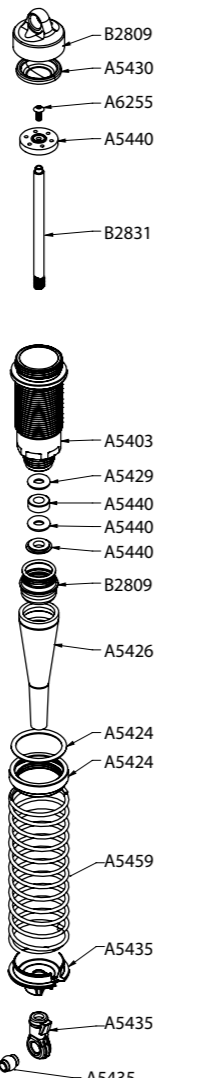

Front Differential

Front Shock

Center Differential

Rear Shock

Rear Differential

LOSA5427 15mm Shock Boot Set (8T 2.0 Rear Only).....	\$7.99
LOSA5429 Shock O-ring Set	\$3.99
LOSA5430 15mm Shock Bladders - (4)	\$4.99
LOSA5435 15mm Shock Ends, Cups & Bushings (2)	\$8.99
LOSA5438 Shock Standoffs.....	\$11.99
LOSA5440 15mm Shock Piston & Guide Set - (2).....	\$8.99
LOSA5459 15mm Springs 3.1 x 3.4" Rate Black.....	\$9.99
LOSA5461 15mm Springs 3.1 x 4.0" Rate Gray.....	\$9.99
LOSA6044 HD Rod Ends & Balls.....	\$6.99
LOSA6046 4mm Rod End Set.....	\$3.99
LOSA6047 5mm Rod End Set.....	\$3.99
LOSA6048 Suspension Balls 8.8mm Flanged.....	\$8.99
LOSA6049 Suspension Balls 8.8mm.....	\$6.99
LOSA6050 Steering Ball Set 6.8mm.....	\$5.99
LOSA6057 Inserts, Camber Stand Offs (2.0).....	\$7.99
LOSA6109 5mm E-Clips.....	\$1.99
LOSA6204 4-40 x 1/2" Caphead Screws (10).....	\$1.99
LOSA6206 4-40 x 3/8" Caphead Screws (10).....	\$1.99

LOSA6275 5-40 x 5/8" Flat Head Screws (10).....	\$3.99
LOSA6277 5-40 x 3/8" Button Head Screws (8).....	\$4.49
LOSA6278 5-40 x 1/2" Button Head Screws (8).....	\$4.49
LOSA6279 5-40 x 3/4" Button Head Screws (8).....	\$4.49
LOSA6280 5-40 x 1" Button Head Screws (4).....	\$2.99
LOSA6282 5-40 x 7/8" Button Head Screws (8).....	\$4.49
LOSA6295 10-32 x 3/8" Oval Point Setscrews (4).....	\$3.49
LOSA6296 8-32 x 1/8" Flat Point Setscrews (8).....	\$3.49
LOSA6297 5-40 x 1/8" Flat Point Setscrews (8).....	\$2.99
LOSA6298 8-32 x 1/8" Cup Point Setscrews (8).....	\$2.99
LOSA6299 5-40 x 1/8" Cup Point Setscrews (8).....	\$2.99
LOSA6302 5-40 Lock Nuts - Steel.....	\$1.99
LOSA6306 4-40 Aluminum Mini Nuts (10).....	\$4.99
LOSA6311 8-32 Steel Lock Nuts (10).....	\$2.49
LOSA6350 #4 and 1/8" Hardened Washers.....	\$2.99
LOSA6351 #8 Countersink Washers (8).....	\$4.99
LOSA6356 Shim Set, Metric 5mm/6mm.....	\$5.99