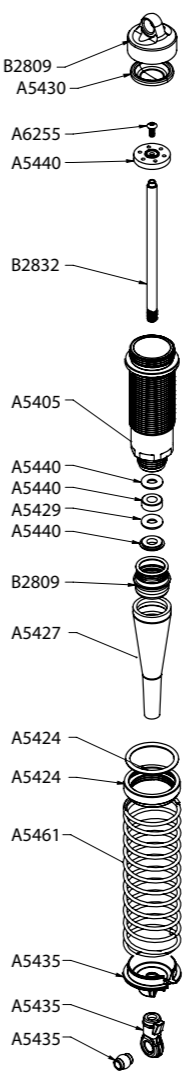

Front Differential

Front Shock

Center Differential

Rear Shock

Rear Differential

LOSA5427 15mm Shock Boot Set (8T 2.0 Rear Only).....	\$7.99
LOSA5429 Shock O-ring Set	\$3.99
LOSA5430 15mm Shock Bladders - (4)	\$4.99
LOSA5435 15mm Shock Ends, Cups & Bushings (2)	\$8.99
LOSA5438 Shock Standoffs.....	\$11.99
LOSA5440 15mm Shock Piston & Guide Set - (2).....	\$8.99
LOSA5459 15mm Springs 3.1 x 3.4" Rate Black.....	\$9.99
LOSA5461 15mm Springs 3.1 x 4.0" Rate Gray.....	\$9.99
LOSA6044 HD Rod Ends & Balls.....	\$6.99
LOSA6046 4mm Rod End Set.....	\$3.99
LOSA6047 5mm Rod End Set.....	\$3.99
LOSA6048 Suspension Balls 8.8mm Flanged.....	\$8.99
LOSA6049 Suspension Balls 8.8mm.....	\$6.99
LOSA6050 Steering Ball Set 6.8mm.....	\$5.99
LOSA6057 Inserts, Camber Stand Offs (2.0).....	\$7.99
LOSA6109 5mm E-Clips.....	\$1.99
LOSA6204 4-40 x 1/2" Caphead Screws (10).....	\$1.99
LOSA6206 4-40 x 3/8" Caphead Screws (10).....	\$1.99

LOSA6275 5-40 x 5/8" Flat Head Screws (10).....	\$3.99
LOSA6277 5-40 x 3/8" Button Head Screws (8).....	\$4.49
LOSA6278 5-40 x 1/2" Button Head Screws (8).....	\$4.49
LOSA6279 5-40 x 3/4" Button Head Screws (8).....	\$4.49
LOSA6280 5-40 x 1" Button Head Screws (4).....	\$2.99
LOSA6282 5-40 x 7/8" Button Head Screws (8).....	\$4.49
LOSA6295 10-32 x 3/8" Oval Point Setscrews (4).....	\$3.49
LOSA6296 8-32 x 1/8" Flat Point Setscrews (8).....	\$3.49
LOSA6297 5-40 x 1/8" Flat Point Setscrews (8).....	\$2.99
LOSA6298 8-32 x 1/8" Cup Point Setscrews (8).....	\$2.99
LOSA6299 5-40 x 1/8" Cup Point Setscrews (8).....	\$2.99
LOSA6302 5-40 Lock Nuts - Steel.....	\$1.99
LOSA6306 4-40 Aluminum Mini Nuts (10).....	\$4.99
LOSA6311 8-32 Steel Lock Nuts (10).....	\$2.49
LOSA6350 #4 and 1/8" Hardened Washers.....	\$2.99
LOSA6351 #8 Countersink Washers (8).....	\$4.99
LOSA6356 Shim Set, Metric 5mm/6mm.....	\$5.99