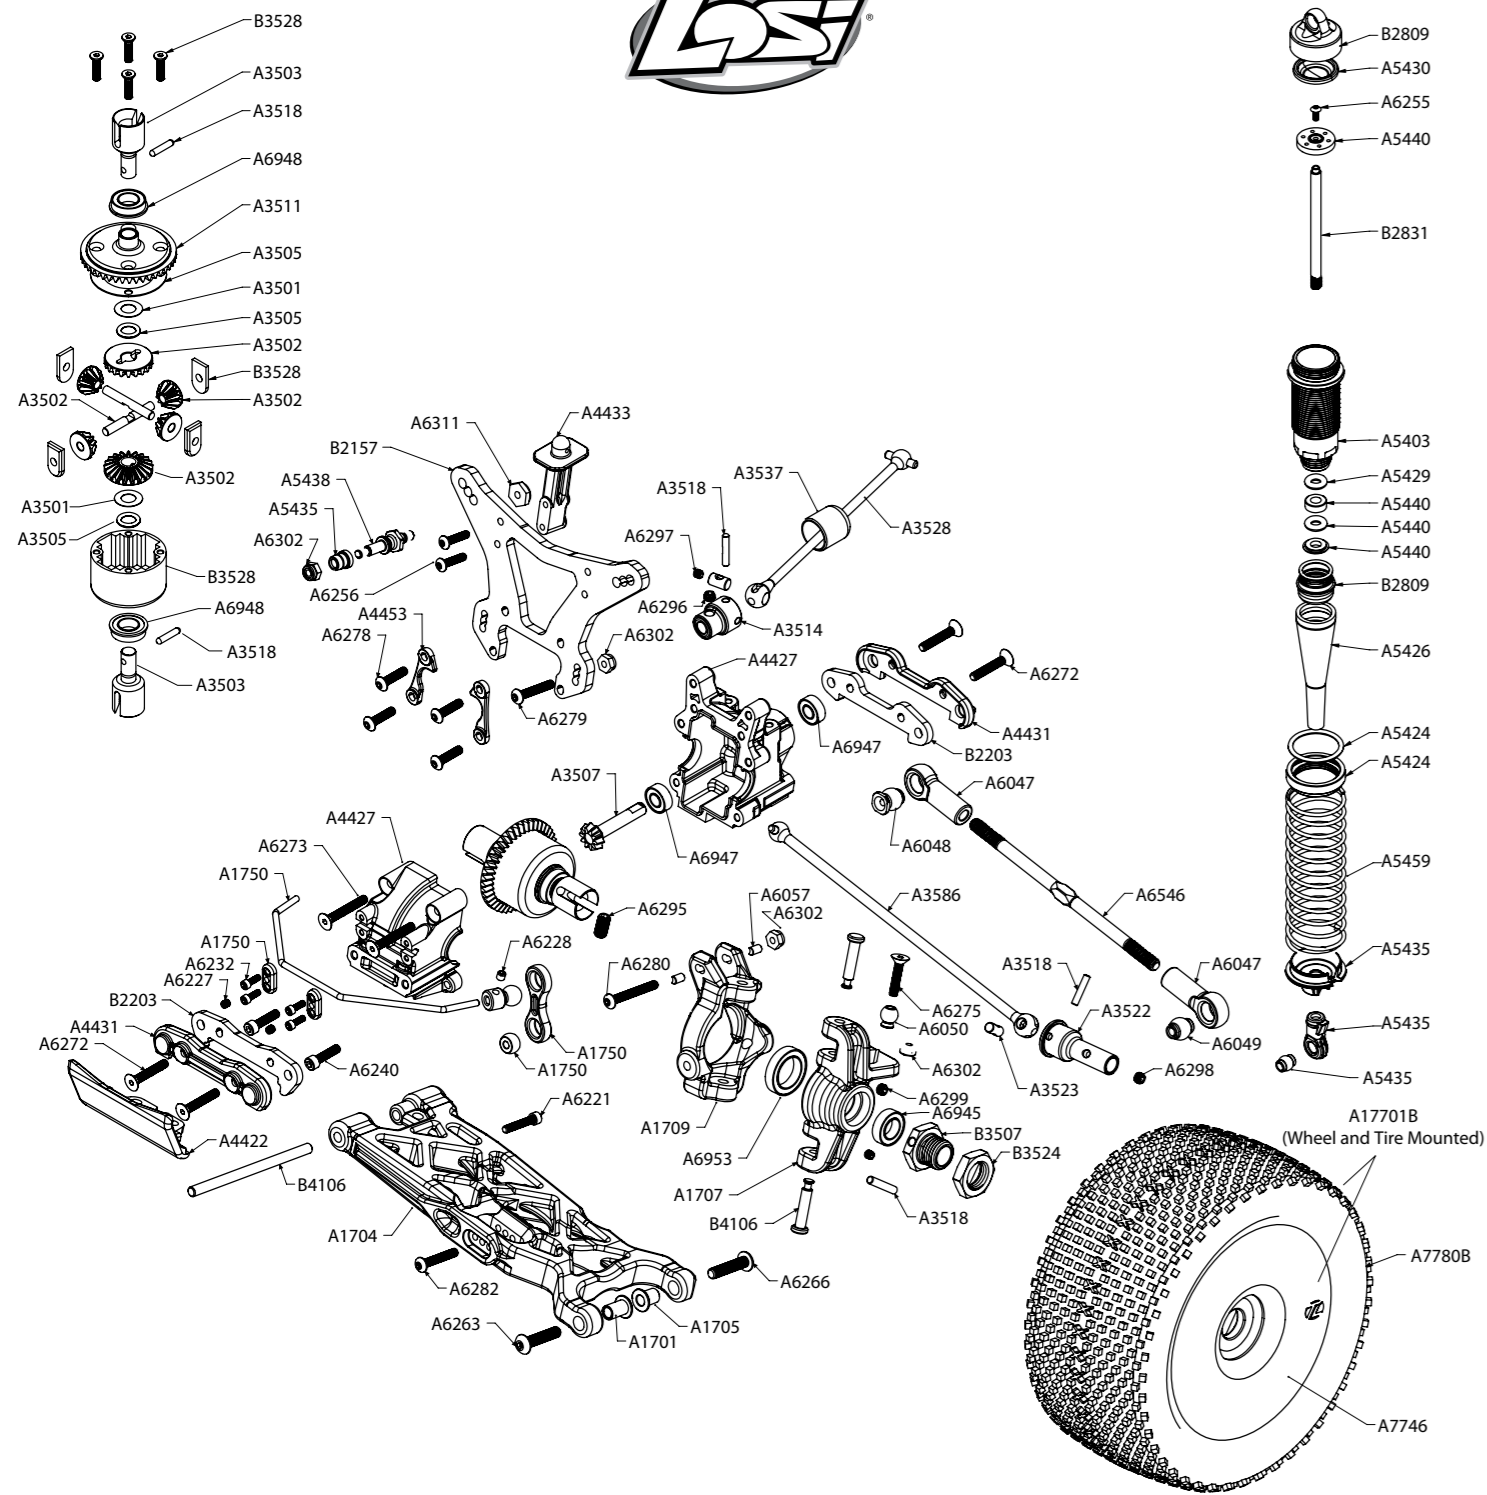

Front Differential

Front Shock

Center Differential

Rear Shock

Rear Differential

LOSA5427 15mm Shock Boot Set (8T 2.0 Rear Only).....	\$7.99
LOSA5429 Shock O-ring Set	\$3.99
LOSA5430 15mm Shock Bladders - (4)	\$4.99
LOSA5435 15mm Shock Ends, Cups & Bushings (2)	\$8.99
LOSA5438 Shock Standoffs.....	\$11.99
LOSA5440 15mm Shock Piston & Guide Set - (2).....	\$8.99
LOSA5459 15mm Springs 3.1 x 3.4" Rate Black.....	\$9.99
LOSA5461 15mm Springs 3.1 x 4.0" Rate Gray.....	\$9.99
LOSA6044 HD Rod Ends & Balls.....	\$6.99
LOSA6046 4mm Rod End Set.....	\$3.99
LOSA6047 5mm Rod End Set.....	\$3.99
LOSA6048 Suspension Balls 8.8mm Flanged.....	\$8.99
LOSA6049 Suspension Balls 8.8mm.....	\$6.99
LOSA6050 Steering Ball Set 6.8mm.....	\$5.99
LOSA6057 Inserts, Camber Stand Offs (2.0).....	\$7.99
LOSA6109 5mm E-Clips.....	\$1.99
LOSA6204 4-40 x 1/2" Caphead Screws (10).....	\$1.99
LOSA6206 4-40 x 3/8" Caphead Screws (10).....	\$1.99

LOSA6275 5-40 x 5/8" Flat Head Screws (10).....	\$3.99
LOSA6277 5-40 x 3/8" Button Head Screws (8).....	\$4.49
LOSA6278 5-40 x 1/2" Button Head Screws (8).....	\$4.49
LOSA6279 5-40 x 3/4" Button Head Screws (8).....	\$4.49
LOSA6280 5-40 x 1" Button Head Screws (4).....	\$2.99
LOSA6282 5-40 x 7/8" Button Head Screws (8).....	\$4.49
LOSA6295 10-32 x 3/8" Oval Point Setscrews (4).....	\$3.49
LOSA6296 8-32 x 1/8" Flat Point Setscrews (8).....	\$3.49
LOSA6297 5-40 x 1/8" Flat Point Setscrews (8).....	\$2.99
LOSA6298 8-32 x 1/8" Cup Point Setscrews (8).....	\$2.99
LOSA6299 5-40 x 1/8" Cup Point Setscrews (8).....	\$2.99
LOSA6302 5-40 Lock Nuts - Steel.....	\$1.99
LOSA6306 4-40 Aluminum Mini Nuts (10).....	\$4.99
LOSA6311 8-32 Steel Lock Nuts (10).....	\$2.49
LOSA6350 #4 and 1/8" Hardened Washers.....	\$2.99
LOSA6351 #8 Countersink Washers (8).....	\$4.99
LOSA6356 Shim Set, Metric 5mm/6mm.....	\$5.99