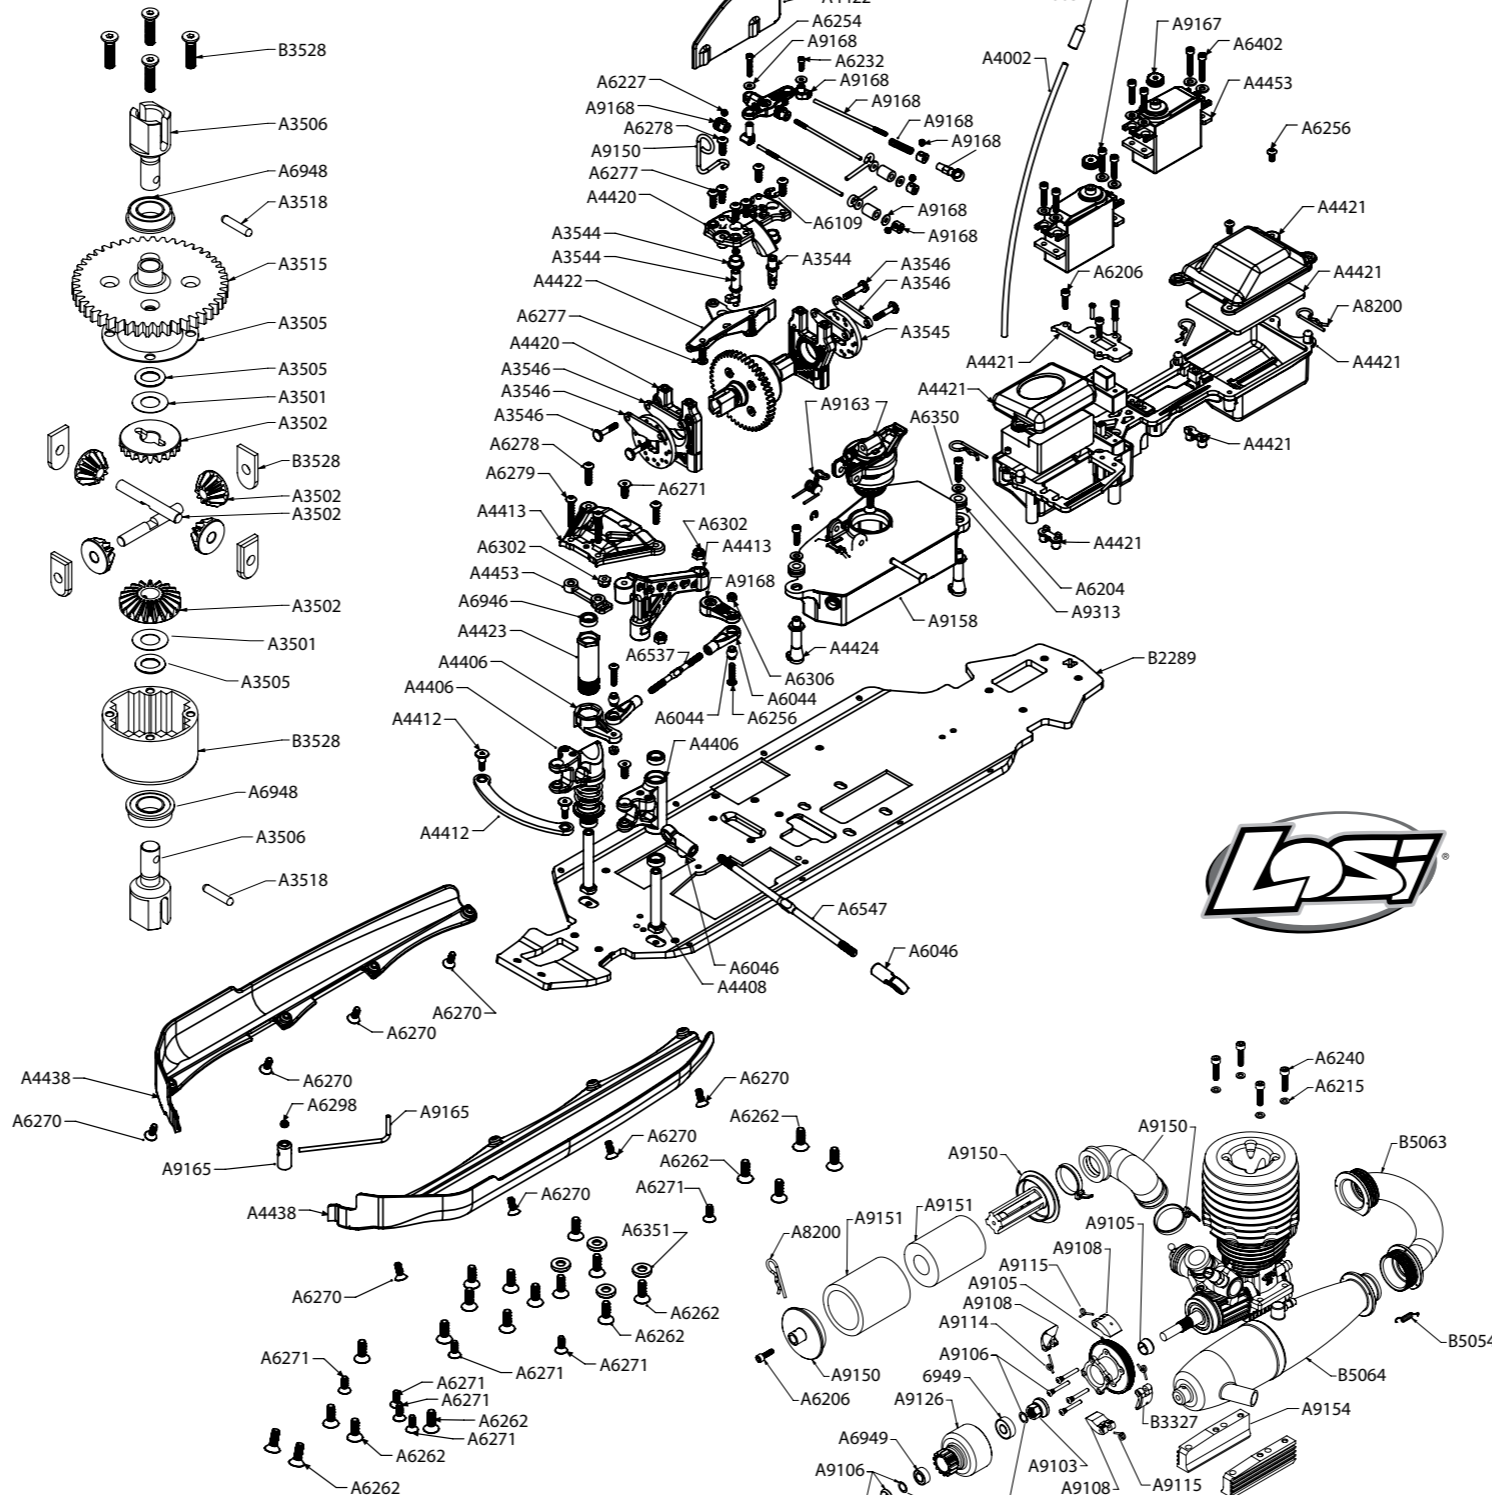

Front Differential

Front Shock

Center Differential

Rear Shock

Rear Differential

LOSA5427 15mm Shock Boot Set (8T 2.0 Rear Only).....	\$7.99
LOSA5429 Shock O-ring Set	\$3.99
LOSA5430 15mm Shock Bladders - (4)	\$4.99
LOSA5435 15mm Shock Ends, Cups & Bushings (2)	\$8.99
LOSA5438 Shock Standoffs.....	\$11.99
LOSA5440 15mm Shock Piston & Guide Set - (2).....	\$8.99
LOSA5459 15mm Springs 3.1 x 3.4" Rate Black.....	\$9.99
LOSA5461 15mm Springs 3.1 x 4.0" Rate Gray.....	\$9.99
LOSA6044 HD Rod Ends & Balls.....	\$6.99
LOSA6046 4mm Rod End Set.....	\$3.99
LOSA6047 5mm Rod End Set.....	\$3.99
LOSA6048 Suspension Balls 8.8mm Flanged.....	\$8.99
LOSA6049 Suspension Balls 8.8mm.....	\$6.99
LOSA6050 Steering Ball Set 6.8mm.....	\$5.99
LOSA6057 Inserts, Camber Stand Offs (2.0).....	\$7.99
LOSA6109 5mm E-Clips.....	\$1.99
LOSA6204 4-40 x 1/2" Caphead Screws (10).....	\$1.99
LOSA6206 4-40 x 3/8" Caphead Screws (10).....	\$1.99