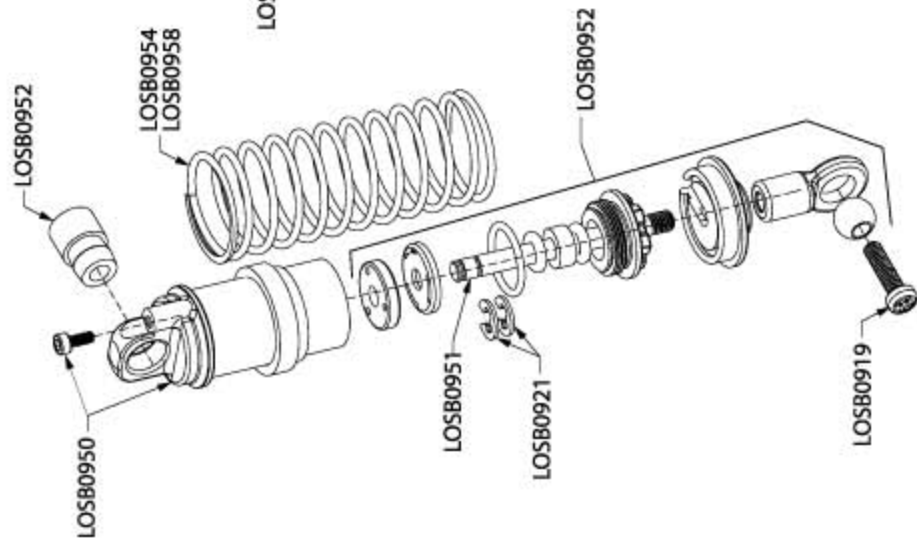

Shock Assembly