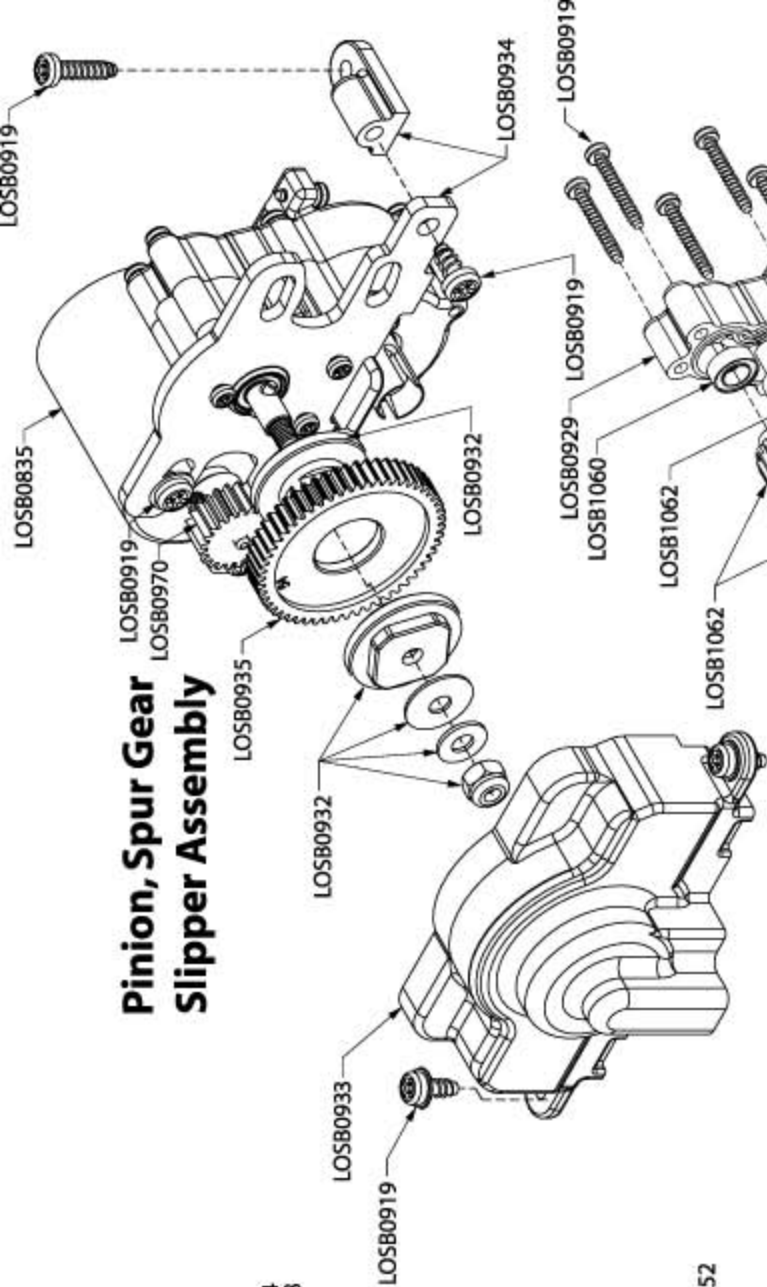

Pinion, Spur Gear Slipper Assembly